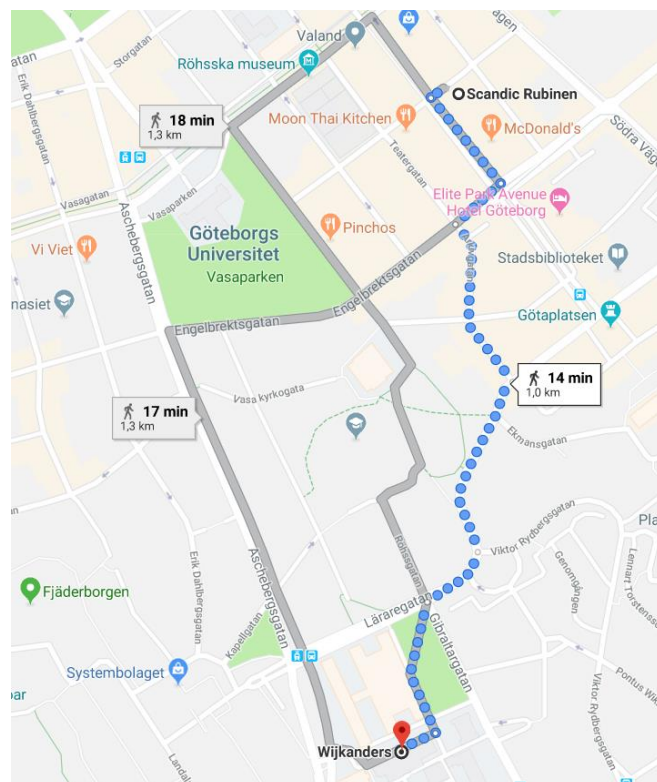

## Social dinner

**When:** Monday, May 27<sup>th</sup>, 19:00 CET

**Where:** Wijkanders

Vera Sandbergs allé 5B, 411 33  
Göteborg

**How to get there:**

- Walk! It takes 14 minutes from Scandic Rubinen
- or
- the nearest tram/bus stop is “Kapellplatsen”

How to get to the conference venue from the bus stop “Delsjömotet”, see the map below.